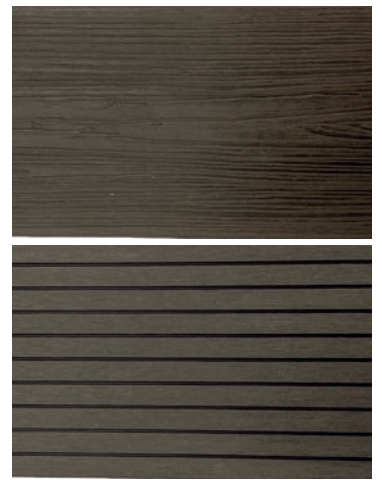

FINISH

YOUR LOCAL SUPPLIER:

LEGNA FLAX