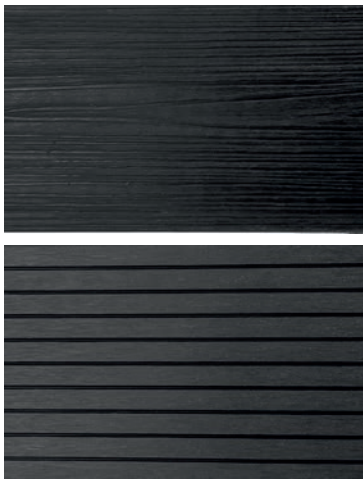

FINISH

YOUR LOCAL SUPPLIER:

LEGNA FLAX