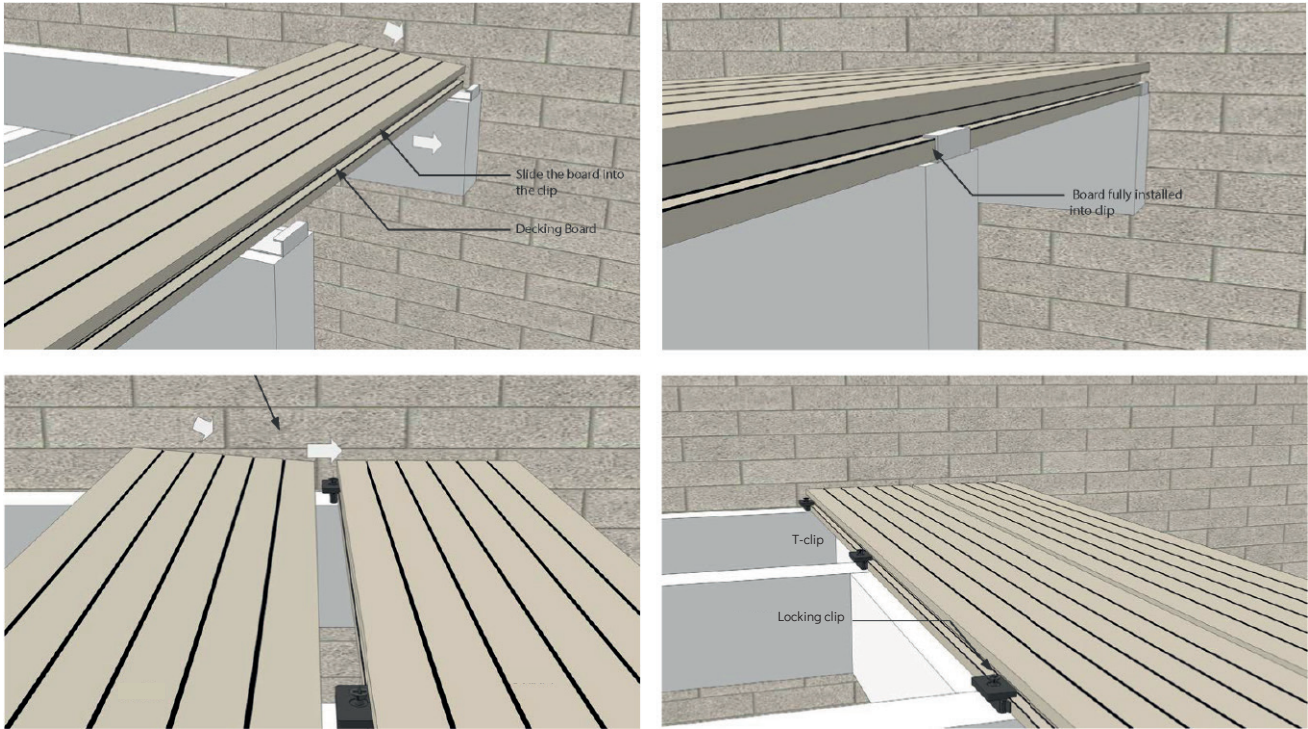

LEGNA CARBON

LEGNA

COMPOSITE DECKING

95% Recycled Materials

Investment in your Home

Environmentally Responsible Design

Extensive Warranty

Legna composite decking has a textured deep grain, perfectly imitating natural timber grain an ideal replacement for labour-some timber decking.

FIXING SYSTEM

Please refer to installation guides for expansion tables, it is very important to adhere to expansion and contraction guidance when installing composite materials.

Legna decking boards are 23mm x 138mm x 3600mm and are installed with a 5mm hidden fixing t-clip. Once installed with the t-clip the coverage of the board is 143mm. To calculate boards per sqm;

$$138\text{mm} + 5\text{mm (clip)} = 143\text{mm} \quad \frac{1000\text{mm}}{143\text{mm}} = 6.99 \text{ board widths} \quad \frac{6.99}{3.6\text{m}} = 1.95 \text{ Boards per SQM}$$

The t-clip system allows boards to move freely with expansion and contraction preventing any buckling twisting or warping. This clip is also conveniently hidden in the grooves of the decking board so there are no visible fixings through the tops of the deck. Start clips are a single sided fixing used to secure the first and last boards.

KEY COMPONENTS

Legna Deck Board

23 x 138 x 3600mm

Legna Flat Trim

15 x 150 x 3600mm

Angle Trim

42 x 42 x 2900mm

T-Clip