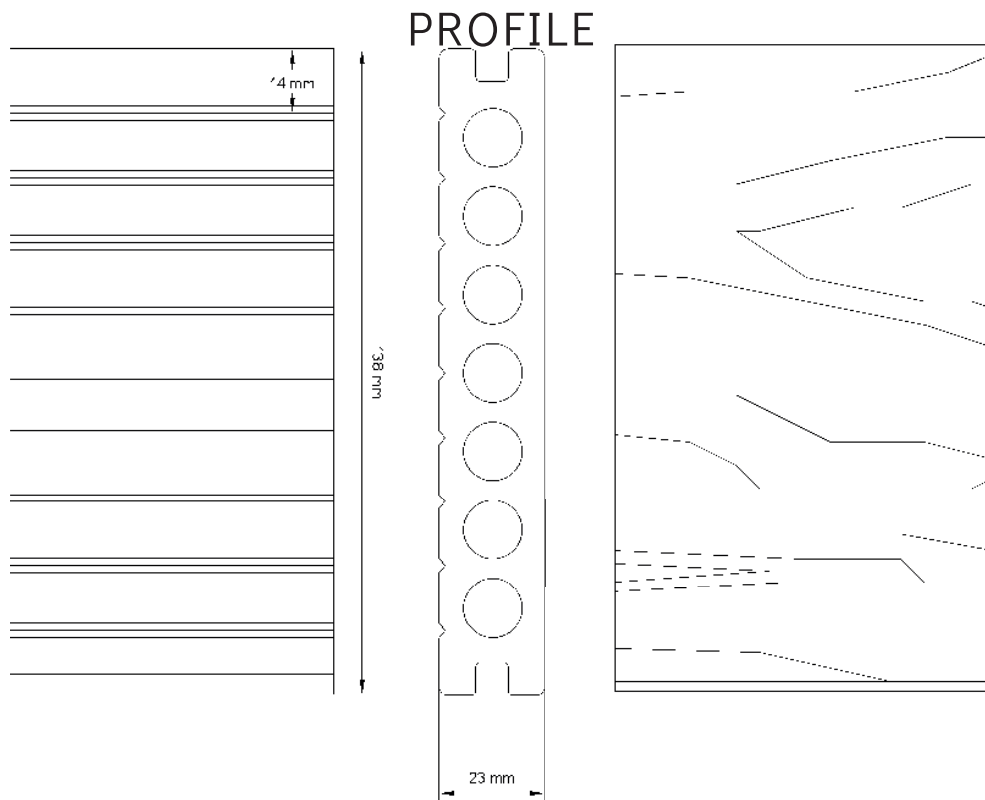

FIXING SYSTEM

Please refer to installation guides for expansion tables, it is very important to adhere to expansion and contraction guidance when installing composite materials.

Legna decking boards are 23mm x 138mm x 3600mm and are installed with a 5mm hidden fixing t-clip. Once installed with the t-clip the coverage of the board is 143mm. To calculate boards per sqm;

$$138\text{mm} + 5\text{mm (clip)} = 143\text{mm} \quad \frac{1000\text{mm}}{143\text{mm}} = 6.99 \text{ board widths} \quad \frac{6.99}{3.6\text{m}} = 1.95 \text{ Boards per SQM}$$

The t-clip system allows boards to move freely with expansion and contraction preventing any buckling twisting or warping. This clip is also conveniently hidden in the grooves of the decking board so there are no visible fixings through the tops of the deck. Start clips are a single sided fixing used to secure the first and last boards.

KEY COMPONENTS

Legna Deck Board

23 x 138 x 3600mm

Legna Flat Trim

15 x 150 x 3600mm

Angle Trim

42 x 42 x 2900mm

T-Clip